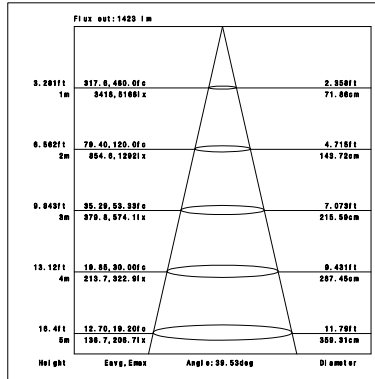

3000K

Packaging:

IMS-BL175 (Without driver)