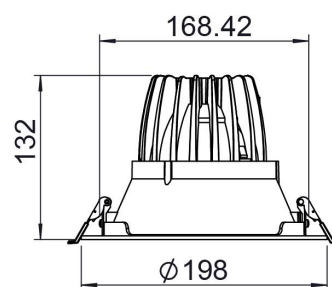

IMS Series

IMS-BL175 20W/28W

Reflector+Lens

Technical Parameters:

Name	Parameters	
Light source:	COB	
Input Voltage:	AC220~240V 50/60Hz	
Current: (Adjustable)	500mA	700mA
	20W	28W
Rated life:	>50,000 hours	
Operating temperature:	-20°C~40°C	
Storage temperature:	-30°C~60°C	
Certificate:		
Dimmability:	Dimmable Optional	

Ordering Information:

○ Silver gray

Power	CRI	Beam Angle	Luminous	CCT	Housing	Part Number		
20W	80	▲ 15°	2217 lm	3000K	○	IMS-BL175-20W-830-S-15		
			2340 lm	4000K	○	IMS-BL175-20W-840-S-15		
		▲ 24°	2175 lm	3000K	○	IMS-BL175-20W-830-S-24		
			2310 lm	4000K	○	IMS-BL175-20W-840-S-24		
		▲ 40°	2217 lm	3000K	○	IMS-BL175-20W-830-S-40		
			2313 lm	4000K	○	IMS-BL175-20W-840-S-40		
	>90	▲ 15°	1993 lm	3000K	○	IMS-BL175-20W-930-S-15		
			1963 lm	3000K	○	IMS-BL175-20W-930-S-24		
		▲ 24°	1978 lm	3000K	○	IMS-BL175-20W-930-S-40		
		28W	>80	▲ 15°	3064 lm	3000K	○	IMS-BL175-28W-830-S-15
					3254 lm	4000K	○	IMS-BL175-28W-840-S-15
▲ 24°	3013 lm			3000K	○	IMS-BL175-28W-830-S-24		
	3208 lm			4000K	○	IMS-BL175-28W-840-S-24		
▲ 40°	3046 lm			3000K	○	IMS-BL175-28W-830-S-40		
	3209 lm			4000K	○	IMS-BL175-28W-840-S-40		
>90		▲ 15°	2767 lm	3000K	○	IMS-BL175-28W-930-S-15		
		▲ 24°	2727 lm	3000K	○	IMS-BL175-28W-930-S-24		
		▲ 40°	2763 lm	3000K	○	IMS-BL175-28W-930-S-40		

Outer carton

L430*W430*H390mm

8pcs/CTN

GW: 10.6kg/carton

Installation instruction

1, Cut Hole

2, Connect Wire

3, Fit the luminaire in the hole