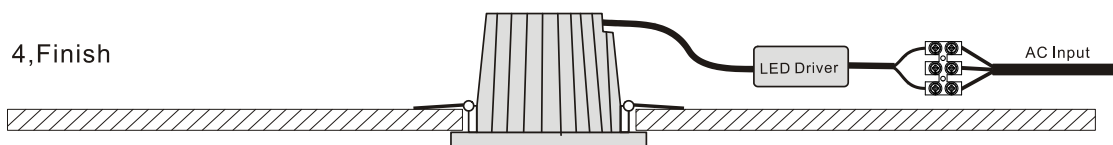

Installation instruction

1, Cut Hole

2, Connect Wire

3, Fit the luminaire in the hole

4, Finish