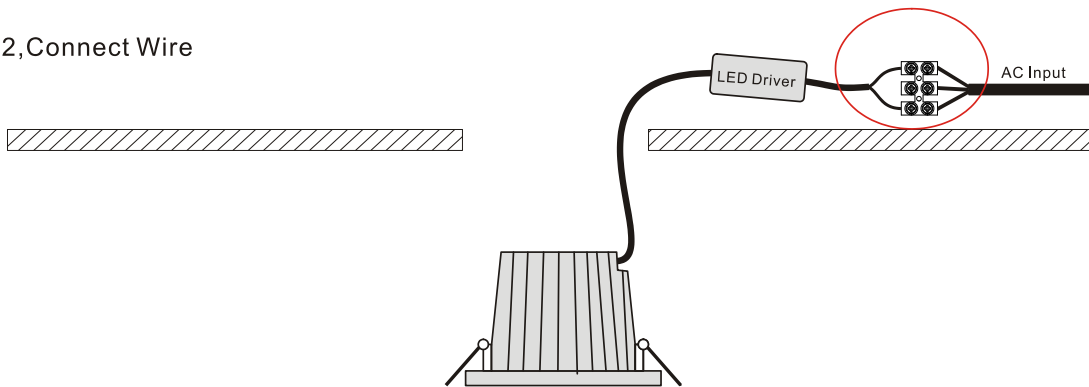

Outer carton

L430*W430*H390mm

8pcs/CTN

GW: 10.6kg/carton

Installation instruction

1, Cut Hole

2, Connect Wire

3, Fit the luminaire in the hole