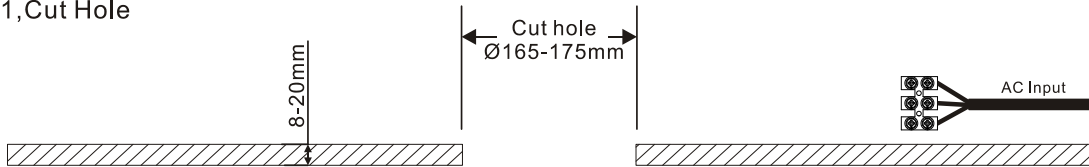

Outer carton

L430*W430*H390mm

8pcs/CTN

GW: 10.6kg/carton

Installation instruction

1, Cut Hole

2, Connect Wire

3, Fit the luminaire in the hole