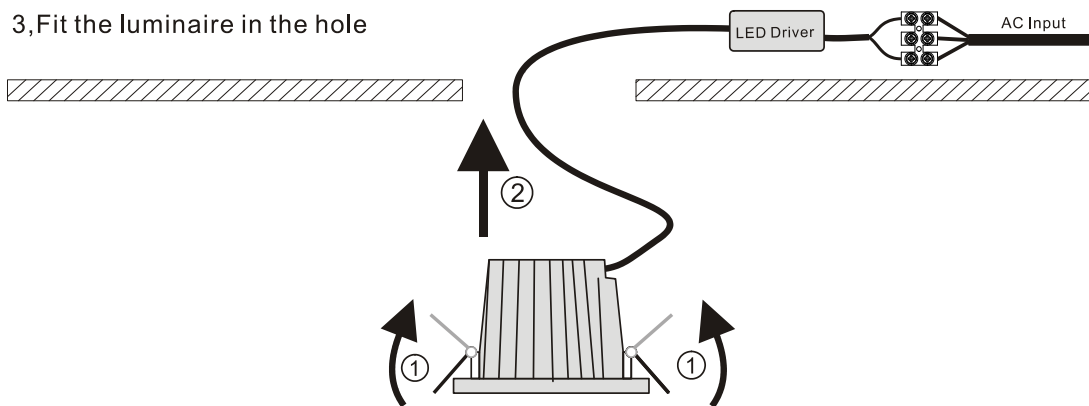

Outer carton

L430*W430*H390mm

8pcs/CTN

GW: 10.6kg/carton

Installation instruction

1, Cut Hole

2, Connect Wire

3, Fit the luminaire in the hole